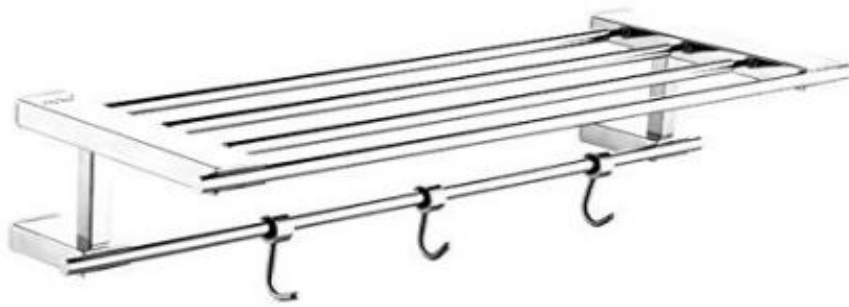

DOUBLE SOAP DISH

TOWEL ROD - 24"

SOAP DISH WITH
TOOTH BRUSH TUMBLER

TOOTH BRUSH TUMBLER WITH
NAPKIN HOLDER

SOAP DISH WITH
NAPKIN HOLDER

LIQUID SOAP DISPENSER WITH
NAPKIN HOLDER

BATH ACCESSORIES SS 304 GRADE

TOWEL ROD - 24"

DOUBLE SOAP DISH

SOAP DISH WITH
TOOTH BRUSH TUMBLER

BATH ACCESSORIES SS 304 GRADE

TOWEL ROD - 24"

SOAP DISH WITH
TOOTH BRUSH TUMBLER

TOOTH BRUSH TUMBLER WITH
NAPKIN HOLDER

SOAP DISH WITH
NAPKIN HOLDER

LIQUID SOAP DISPENSER WITH
NAPKIN HOLDER

BATH ACCESSORIES SS 304 GRADE

TOWEL RACK WITH ROD-24"

SOAP DISH

TOOTH BRUSH TUMBLER

NAPKIN HOLDER

ROBE HOOK

LIQUID SOAP DISPENSER

PAPER HOLDER

TOWEL ROD - 24"

DOUBLE SOAP DISH

SOAP DISH WITH
TOOTH BRUSH TUMBLER

BATH ACCESSORIES SS 304 GRADE

TOWEL RACK WITH ROD-24"

SOAP DISH

TOOTH BRUSH TUMBLER