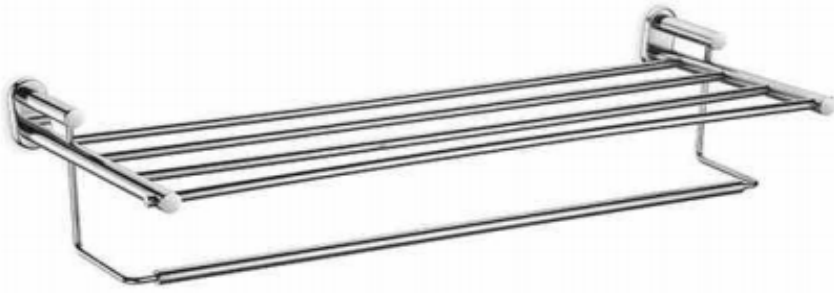

DOUBLE SOAP DISH

TOWEL ROD - 24"

SOAP DISH WITH
TOOTH BRUSH TUMBLER

TOOTH BRUSH TUMBLER WITH
NAPKIN HOLDER

SOAP DISH WITH
NAPKIN HOLDER

LIQUID SOAP DISPENSER WITH
NAPKIN HOLDER

BATH ACCESSORIES SS 304 GRADE

LIQUID SOAP DISPENSER WITH
NAPKIN HOLDER

BATH ACCESSORIES SS 304 GRADE

TOWEL RACK WITH ROD-24"

SOAP DISH

TOOTH BRUSH TUMBLER

NAPKIN HOLDER

ROBE HOOK

LIQUID SOAP DISPENSER

PAPER HOLDER

TOWEL ROD - 24"

DOUBLE SOAP DISH

SOAP DISH WITH
TOOTH BRUSH TUMBLER

BATH ACCESSORIES SS 304 GRADE

TOWEL RACK WITH ROD-24"

SOAP DISH

TOOTH BRUSH TUMBLER

NAPKIN HOLDER

ROBE HOOK

LIQUID SOAP DISPENSER

PAPER HOLDER

DOUBLE SOAP DISH

TOWEL ROD - 24"

SOAP DISH WITH
TOOTH BRUSH TUMBLER

TOOTH BRUSH TUMBLER WITH
NAPKIN HOLDER