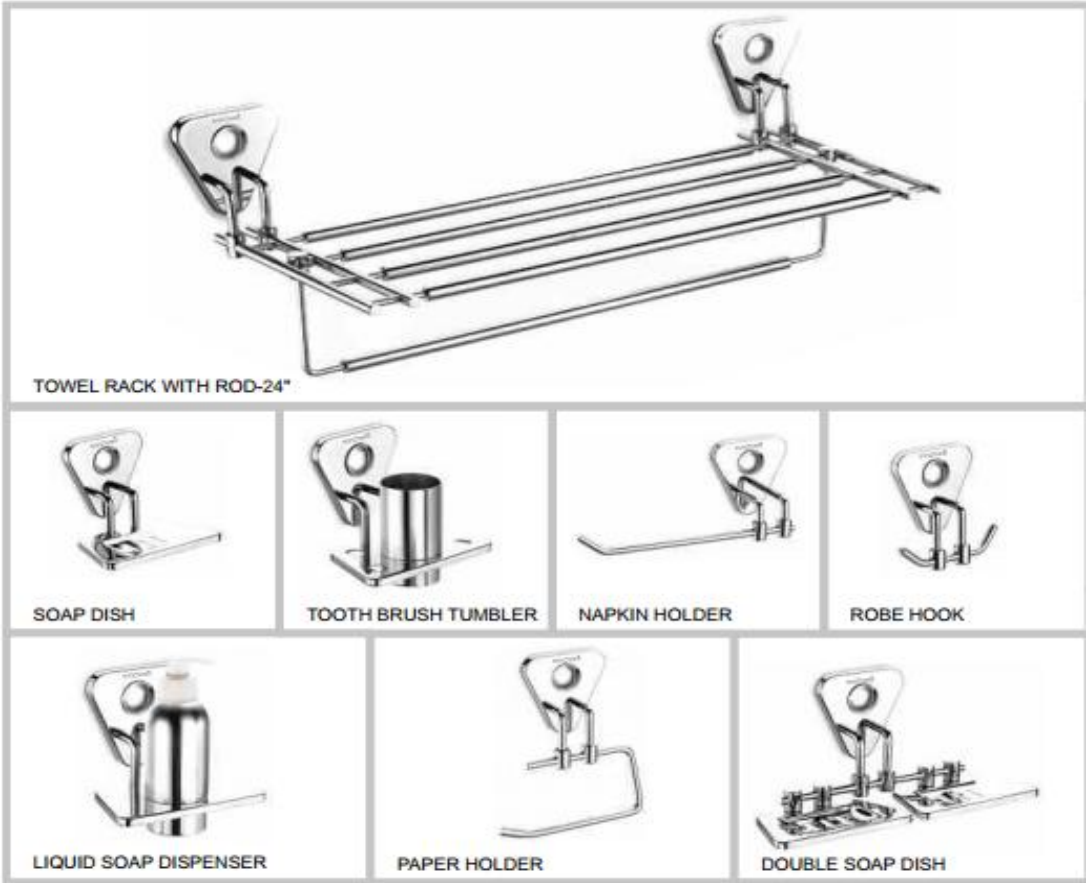

TOWEL ROD - 24"

DOUBLE SOAP DISH

SOAP DISH WITH
TOOTH BRUSH TUMBLER

BATH ACCESSORIES SS 304 GRADE

TOWEL ROD - 24"

SOAP DISH WITH
TOOTH BRUSH TUMBLER

TOOTH BRUSH TUMBLER WITH
NAPKIN HOLDER

SOAP DISH WITH
NAPKIN HOLDER