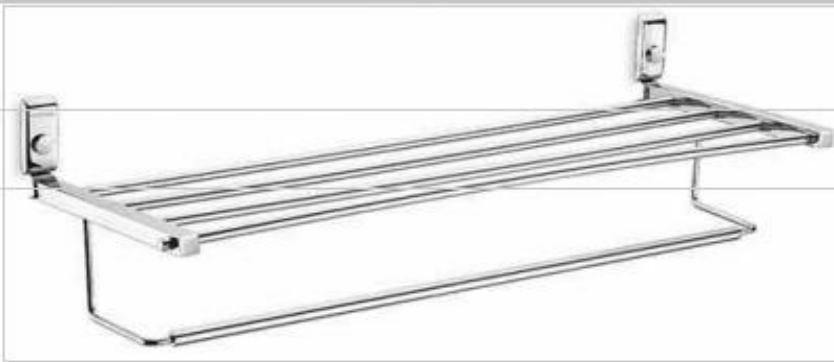

BATH ACCESSORIES SS 304 GRADE

TOWEL RACK WITH ROD-24"

SOAP DISH

TOOTH BRUSH TUMBLER

NAPKIN HOLDER

ROBE HOOK

LIQUID SOAP DISPENSER

PAPER HOLDER

DOUBLE SOAP DISH

TOWEL ROD - 24"

SOAP DISH WITH
TOOTH BRUSH TUMBLER

TOOTH BRUSH TUMBLER WITH
NAPKIN HOLDER

SOAP DISH WITH
NAPKIN HOLDER

LIQUID SOAP DISPENSER WITH
NAPKIN HOLDER

BATH ACCESSORIES SS 304 GRADE

TOWEL ROD - 24"

DOUBLE SOAP DISH

SOAP DISH WITH
TOOTH BRUSH TUMBLER

BATH ACCESSORIES SS 304 GRADE

TOWEL ROD - 24"

SOAP DISH WITH
TOOTH BRUSH TUMBLER

TOOTH BRUSH TUMBLER WITH
NAPKIN HOLDER

SOAP DISH WITH
NAPKIN HOLDER

LIQUID SOAP DISPENSER WITH
NAPKIN HOLDER

BATH ACCESSORIES SS 304 GRADE

TOWEL RACK WITH ROD-24"

SOAP DISH

TOOTH BRUSH TUMBLER

NAPKIN HOLDER

ROBE HOOK

LIQUID SOAP DISPENSER